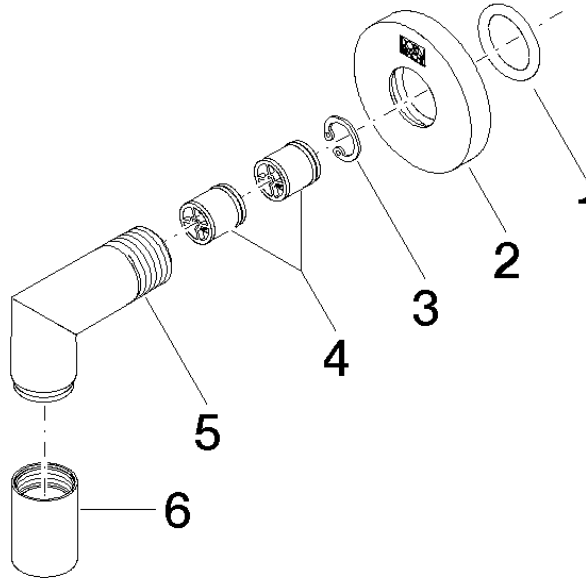

28 450 625

- 3/8" shower outlet
- rosette Ø 55 mm
- 1/2" connection

Intrinsic protection against back flow.

Fits: TARA, META

	Brushed Bronze	28 450 625-42
	Chrome	28 450 625-00
	Brushed Platinum	28 450 625-06
	Platinum	28 450 625-08
	Dark Chrome	28 450 625-19
	Light Gold	28 450 625-26
	Brushed Light Gold	28 450 625-27
	Brushed Durabronze (23kt Gold)	28 450 625-28
	Matte Black	28 450 625-33
	Brushed Champagne (22kt Gold)	28 450 625-46
	Champagne (22kt Gold)	28 450 625-47
	Brushed Chrome	28 450 625-93
	Brushed Dark Platinum	28 450 625-99

28 450 625

mm [inches]

Flow rate chart

28 450 625

Parts for other finishes can be found here: [Chrome](#)

Spare parts list

No.	Item Number	Name	Quantity used	Delivery time
1	90 14 10 026 00 90	seal	1	2
2	09 27 22 503-42	rosette	1	60
3	09 16 01 014 90	ring	1	2
4	90 23 01 141 00 90	back-flow preventer	2	2
5	09 11 03 036-42	connection	1	60
6	90 21 02 069 00-42	cover	1	30