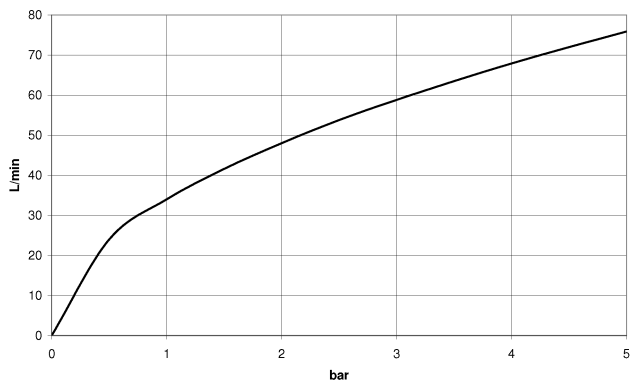

28 450 625

- 3/8" shower outlet
- rosette Ø 55 mm
- 1/2" connection

Intrinsic protection against back flow.

Fits: TARA, META

	Brushed Bronze	28 450 625-42
	Chrome	28 450 625-00
	Brushed Platinum	28 450 625-06
	Platinum	28 450 625-08
	Dark Chrome	28 450 625-19
	Light Gold	28 450 625-26
	Brushed Light Gold	28 450 625-27
	Brushed Durabronze (23kt Gold)	28 450 625-28
	Matte Black	28 450 625-33
	Brushed Champagne (22kt Gold)	28 450 625-46
	Champagne (22kt Gold)	28 450 625-47
	Brushed Chrome	28 450 625-93
	Brushed Dark Platinum	28 450 625-99

28 450 625

mm [inches]

Flow rate chart

28 450 625

Parts for other finishes can be found here: [Chrome](#)

Spare parts list

No.	Item Number	Name	Quantity used	Delivery time
1	90 14 10 026 00 90	seal	1	2
2	09 27 22 503-42	rosette	1	60
3	09 16 01 014 90	ring	1	2
4	90 23 01 141 00 90	back-flow preventer	2	2
5	09 11 03 036-42	connection	1	60
6	90 21 02 069 00-42	cover	1	30